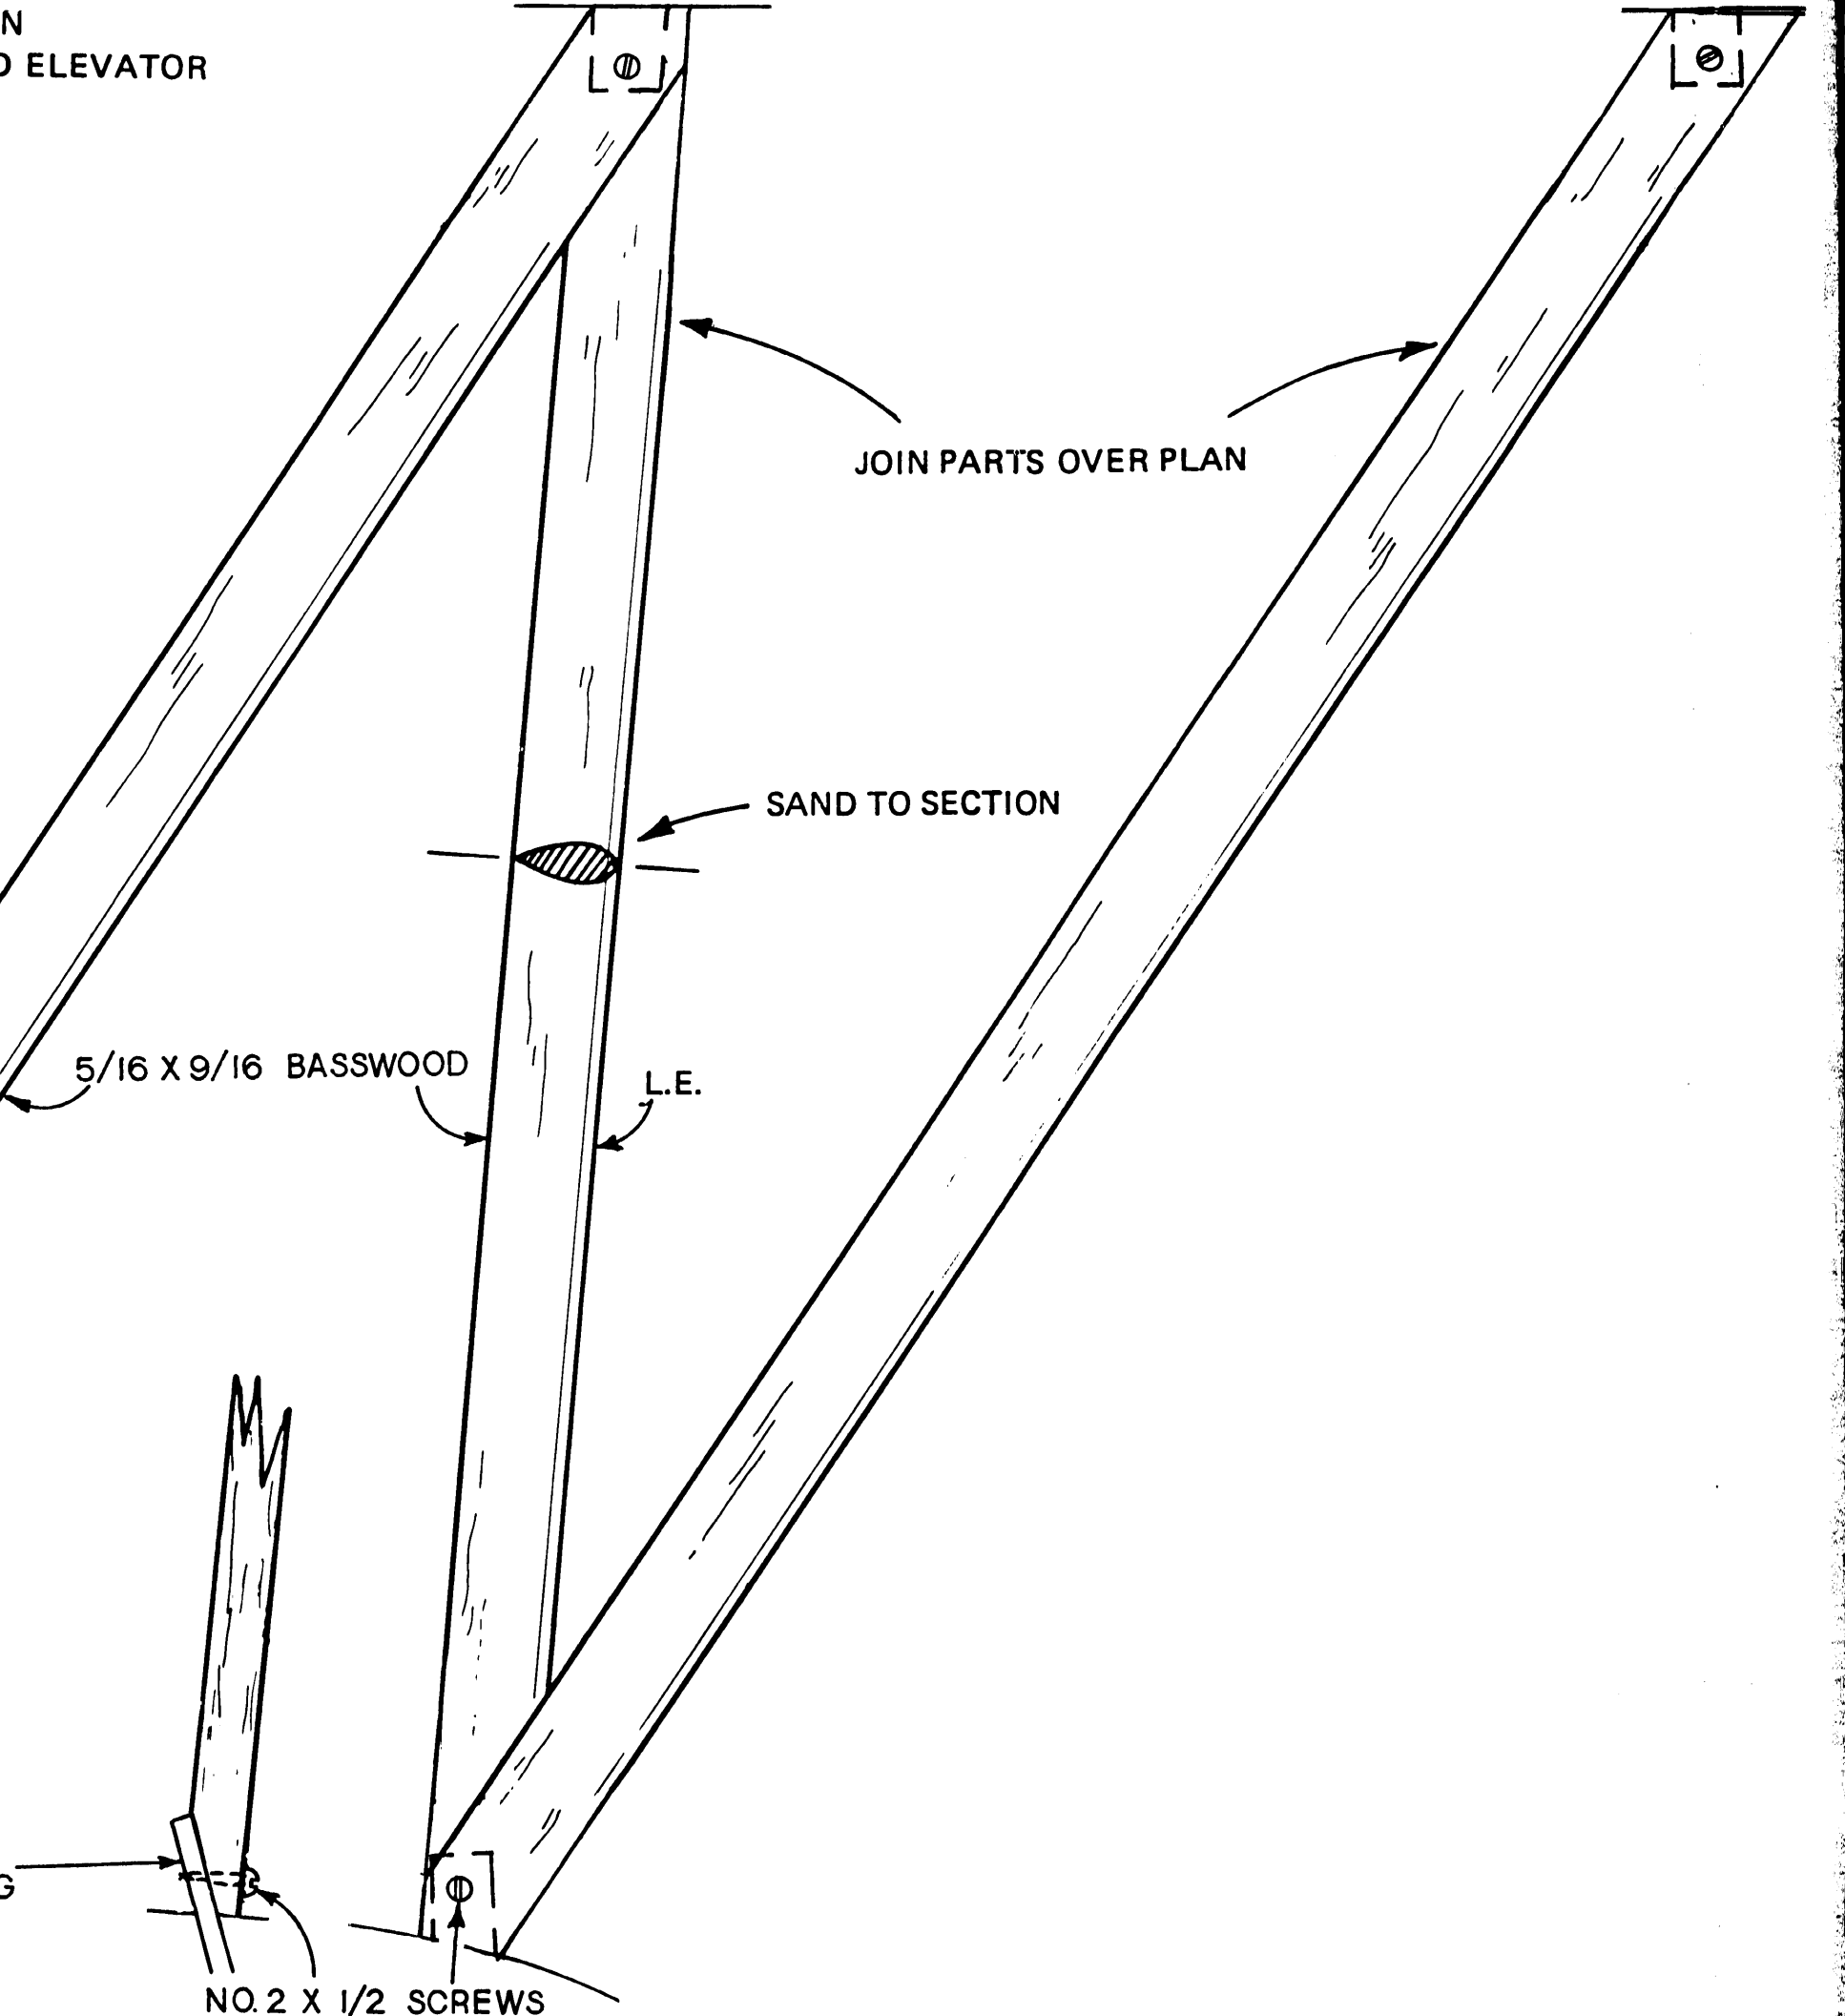

RADIO SCALE OR STANDOFF RC-12
WACO YMF-3
 Golden Age Biplane
 1/5 SCALE
 SCALE 2.4"=1'
 DESIGN - MORT TANGER
 PLANS - JON TANGER
 SHEET 3 OF 3

INTERPLANE STRUTS