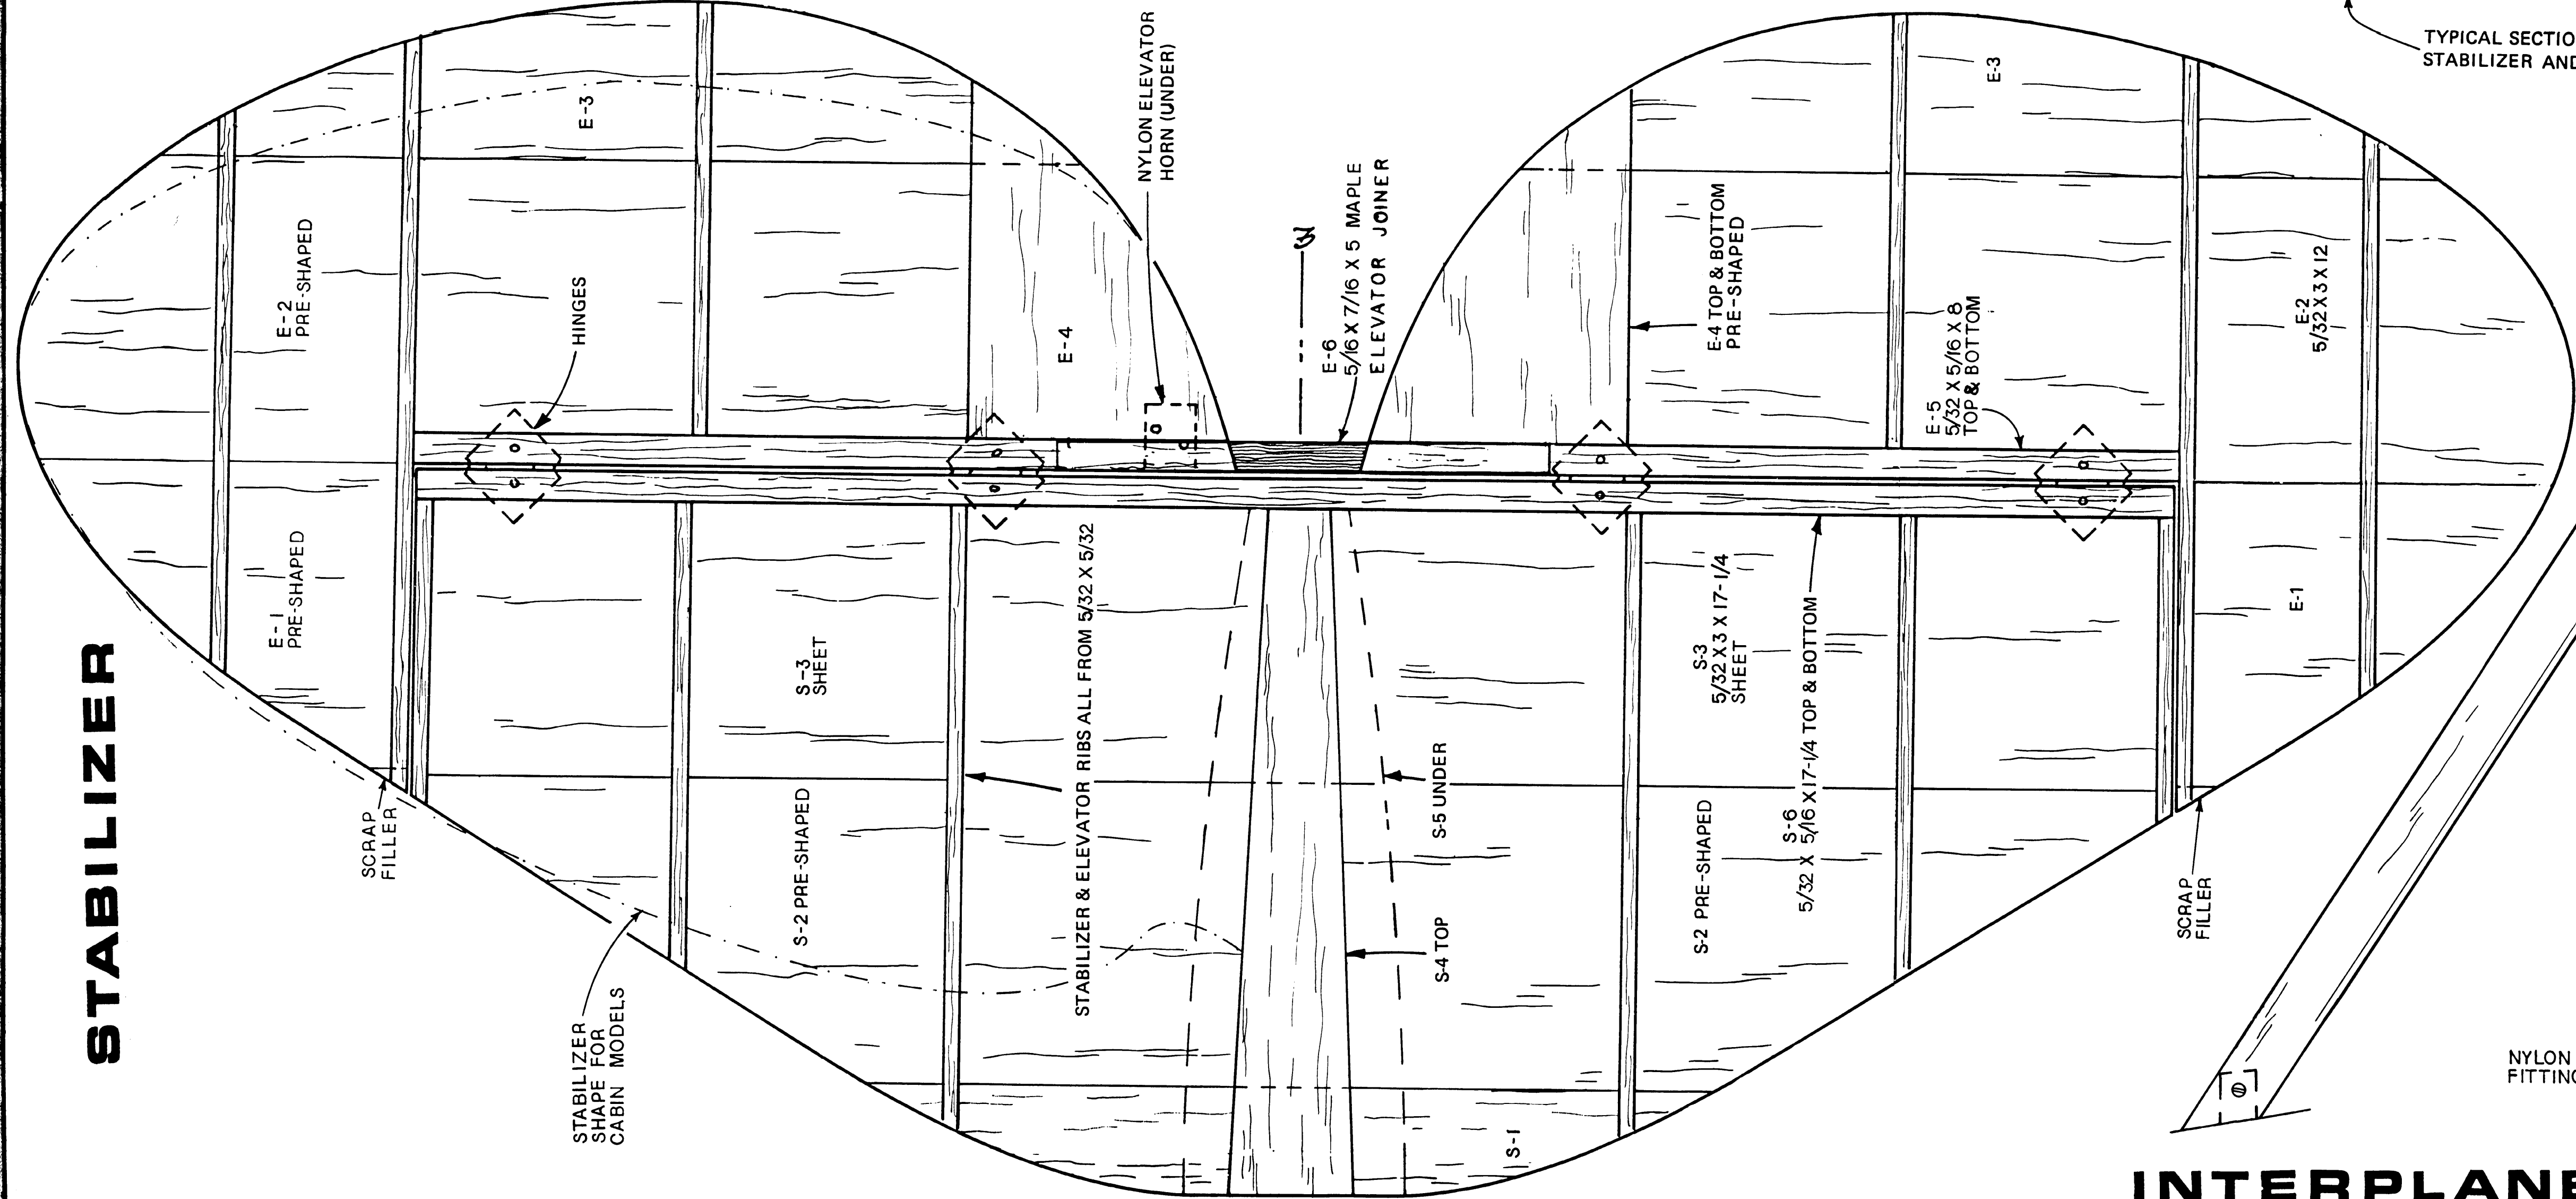

RADIO SCALE OR STANDOFF RC-12
WACO YMF-3
 Golden Age Biplane
 1/5 SCALE
 SCALE 2.4"=1'
 DESIGN - MORT TANGER
 PLANS - JON TANGER
 SHEET 3 OF 3

INTERPLANE STRUTS